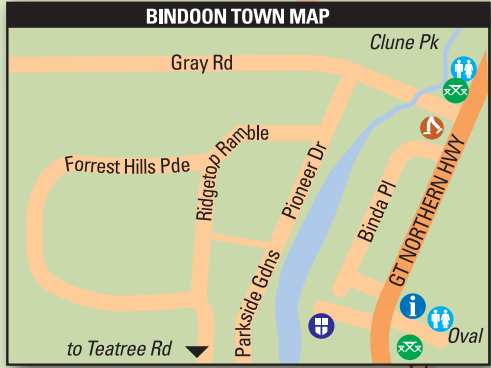

Chittering Regional Visitors Map

- Information/Tourist Centre
- Winery
- Local Attraction
- Heritage/History
- Picnic Spot
- Public Toilets
- Tourist Route
- Walk Trails
- Wildflowers

- SCULPTURE TRAIL**
- A The Bull
 - B The Birds
 - C The Nest
 - D The Monk
 - E The Bell